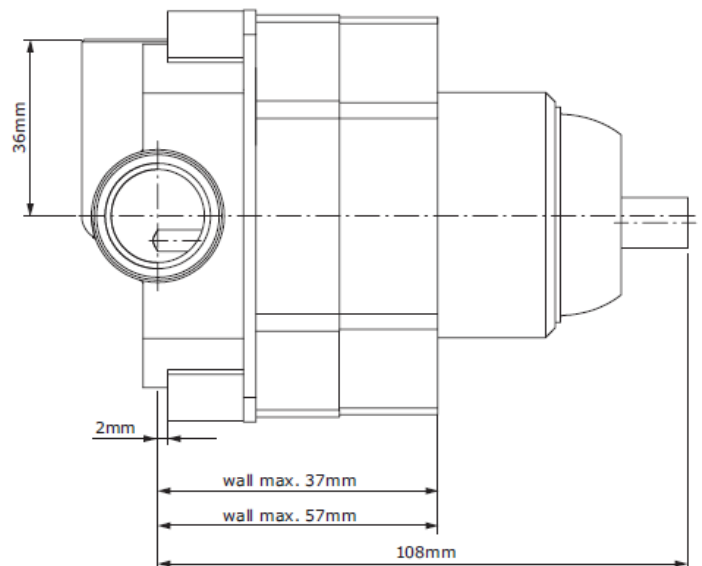

TARGA SHOWER/BATH MIXER (2354260)

GRAFF[®]
CUTTING EDGE DESIGN

Includes:
2394001 In wall body

Manufactured in America

5 Year Parts & Labour Warranty*
*Extra 10 year replacement
part warranty on cartridge

Proudly imported and distributed by
Gro Agencies Pty Ltd
Unit 2 / 37 Howe St, Osborne Park, WA, 6017
P 08 9446 3288 E info@groagencies.com.au W www.groagencies.com.au