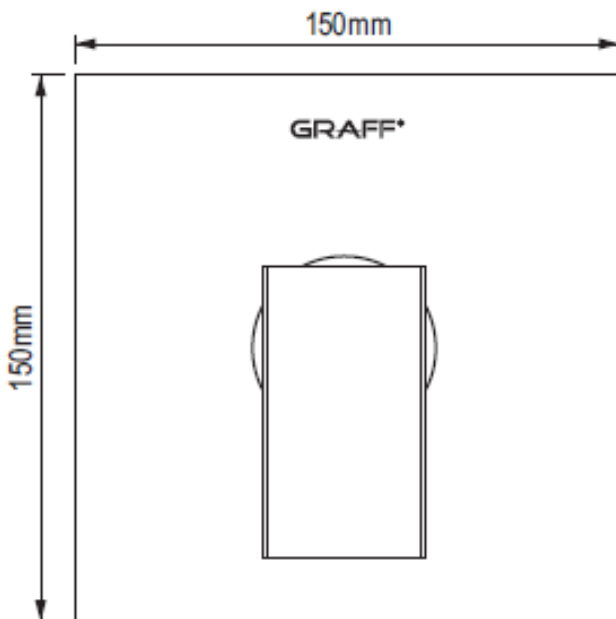

TARGA SHOWER/BATH MIXER (2354260)

GRAFF[®]
CUTTING EDGE DESIGN

Includes:
2394001 In wall body

Manufactured in America

5 Year Parts & Labour Warranty*
*Extra 10 year replacement
part warranty on cartridge

Proudly imported and distributed by
Gro Agencies Pty Ltd
Unit 2 / 37 Howe St, Osborne Park, WA, 6017
P 08 9446 3288 E info@groagencies.com.au W www.groagencies.com.au